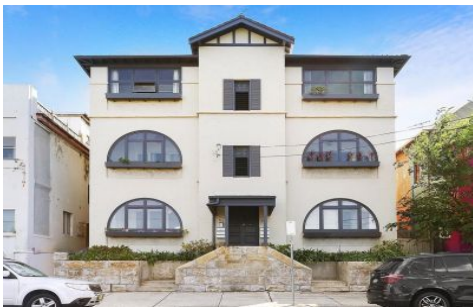

CRE

4/111 Dolphin Street Coogee NSW

2 1

This large two bedroom Art-deco apartment is set opposite Coogee oval and is just a short walk to Coogee Beach & shops, with public transport just down the road.

View : <https://www.coogeeestate.com.au/lease/nsw/eastern-suburbs/coogee/residential/apartment/5903391>

Features include:

- Large eat in kitchen with gas cooking and plenty of storage
- Spacious living area with sunroom
- 2 double bedrooms with built-ins (main with additional sunroom)
- High ornate ceilings
- Wonderful views over Coogee Oval.
- Bathroom with tub