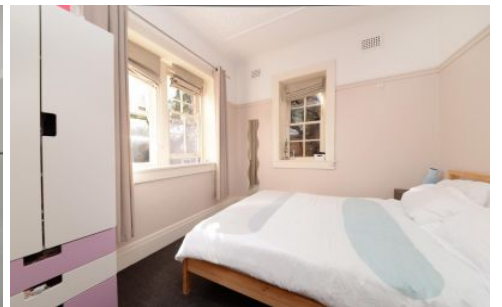

CRE

102 Mount Street Coogee NSW

1 1

This oversized, character filled one bedroom Art Deco apartment has level access to the sunny rear garden with it's own private entrance. Full of character but with all of the modern conveniences this ground floor apartment is walking distance to Coogee Beach with great transport links on your doorstep.

View : <https://www.coogee realestate.com.au/lease/nsw/eastern-suburbs/coogee/residential/apartment/5903235>

Located at the quiet rear of an immaculately maintained boutique block of 8.

Features include:

- Oversized bedroom
- Character filled lounge room with original features in tact
- Large eat in kitchen leading out onto the rear garden area
- Bathroom in good condition with bathtub
- Polished floorboards throughout