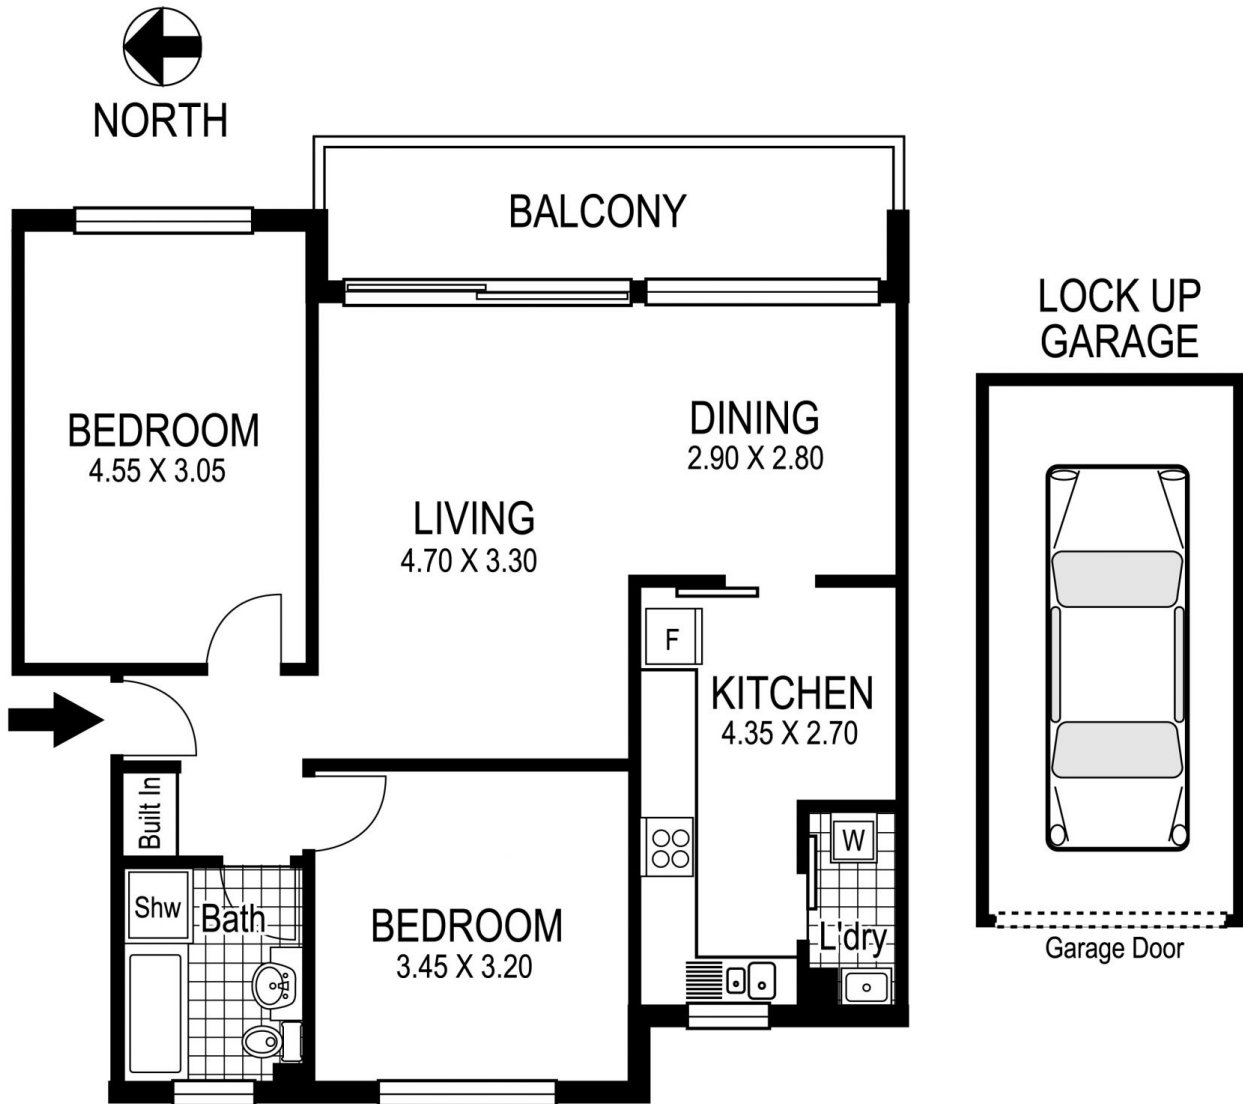

CRE

26/32-38 Dutruc Street Randwick NSW

2  1  1 

Price : \$ 952,632

View : <https://www.coogeerealestate.com.au/sale/nsw/eastern-suburbs/randwick/residential/apartment/5903145>

James Giltinan
02 9665 3341

26 / 32-38 Dutruc Street
RANDWICK
"BELVEDERE GARDENS"